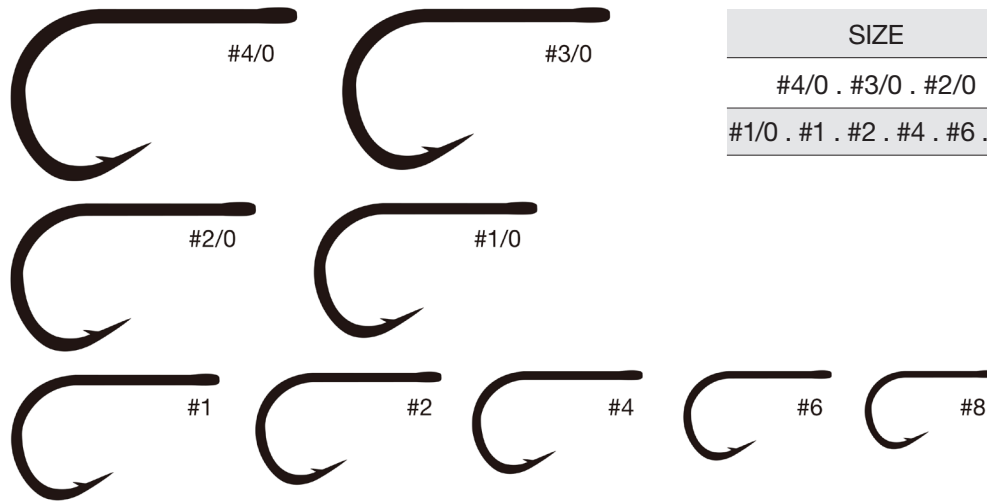

2600V

SALT WATER

3X Heavy HI-Power Carbon wire wide gape extra-sharp V-CUT point straight eye, black finish

SIZE	QTY	PRICE
#4/0	12	\$12.00
#3/0 . #2/0	12	\$11.00
#1/0 . #1	12	\$10.00

2600ST-V

SALT WATER

Heavy Stainless wire wide gape extra-sharp V-CUT point straight eye

SIZE	QTY	PRICE
#4/0 . #3/0 . #2/0	12	\$10.00
#1/0 . #1 . #2 . #4 . #6 . #8	12	\$9.00

2610ST-V

SALT WATER

4X long 4X Heavy Stainless wire extra-sharp V-CUT point straight eye

SIZE	QTY	PRICE
#2/0 . #1/0 . #1	12	\$10.00
#2 . #4 . #6	12	\$9.00

VARIVAS

Fly Hooks

UNIQUE PATTERNS AND OUTSTANDING "BUILD QUALITY"

IWI S-2000

STANDARD DRY

2X Fine Micro-Barb long taper point, black finish

SIZE	QTY	PRICE
#10 . #12 . #14 . #16 . #18 . #20 . #22	30	\$7.50

IWI T-2000

SIZE	QTY	PRICE
#1/0	25	\$9.00
#2 . #4	25	\$8.25
#6	25	\$7.50

2510WB KEEL STREAMER
3X long 3X Heavy wave barbless, black finish

SIZE	QTY	PRICE
#2 . #4	25	\$8.25
#6 . #8 . #10 . #12	25	\$7.50